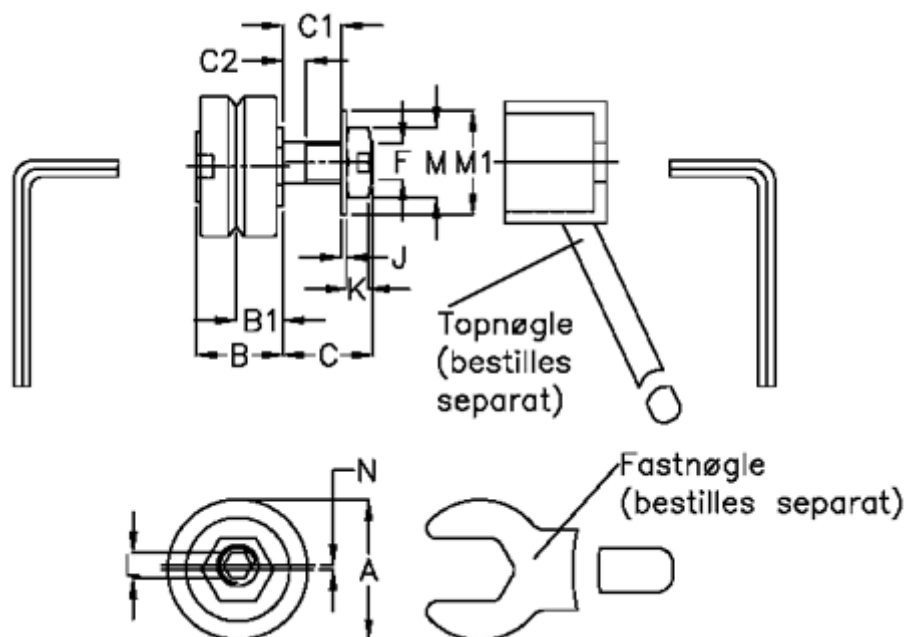

Article number: 057153202512

Description: HEPCO GV3 bearing LJ 25 EDR
Standard With Long Stud

Measures

a = 25.0	K = 5.0
B = 16.6	L = 3
B1 = 9.00	M = 13
C = 19.0	M1 = 17
C1 = 13.0	N = 0.75
C2 = 4.9	Weight kg/1000 = 0.051
F = M8 x 1	
J = 1.00	